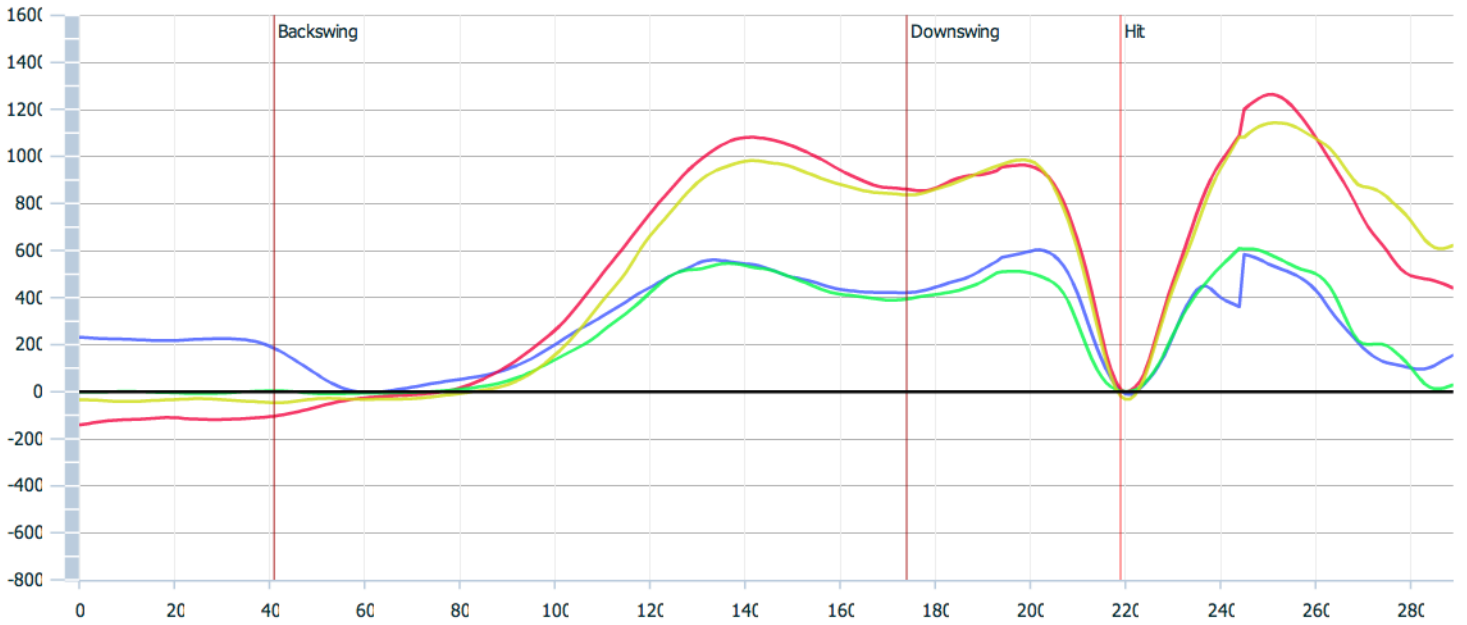

Graph 9

Graph legend

- Clubhead path RI1/jankas 2009-12-21 19:19
- Clubhead path RI1/paksis 2009-12-11 16:54
- Clubhead height RI1/jankas 2009-12-21 19:19
- Clubhead height RI1/paksis 2009-12-11 16:54

Print

Max.

Chart controls